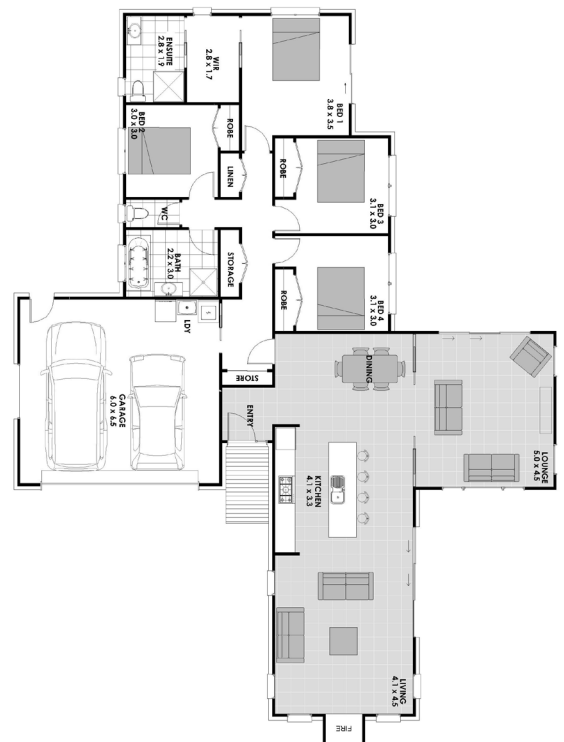

For those looking to build a new home, Cavalier Homes will take all the stress out of the process, and our builders and designers are the best in the industry.

LIVING 182m² GARAGE 39m²
TOTAL = 221m²

FOR FURTHER INFORMATION