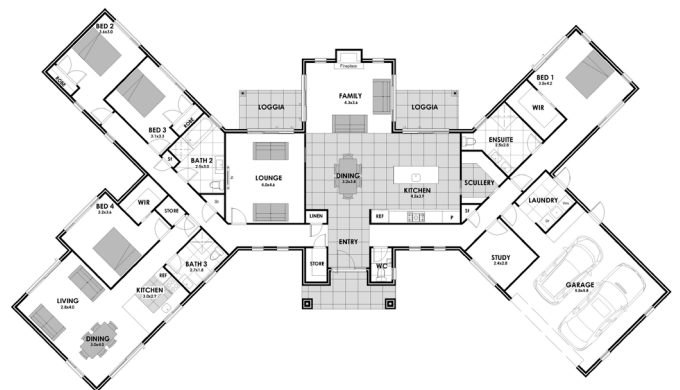

# MATAI 315

4  | 2  | 2 

Spacious and Stylish, the Matai is Family Living at its best. From a bedroom wing for the Children to a Modern Kitchen overlooking a spacious dining area that transforms outside to a large Alfresco area. Entertainment is high on the menu. A lounge area adjoins the dining room to sit and relax.

Talking of relaxing the Master Bedroom with WIR and ensuite at the opposite end of the house spells peace and quiet. This is definitely the family home of choice.

---

LIVING 34m<sup>2</sup>

GARAGE 34m<sup>2</sup>